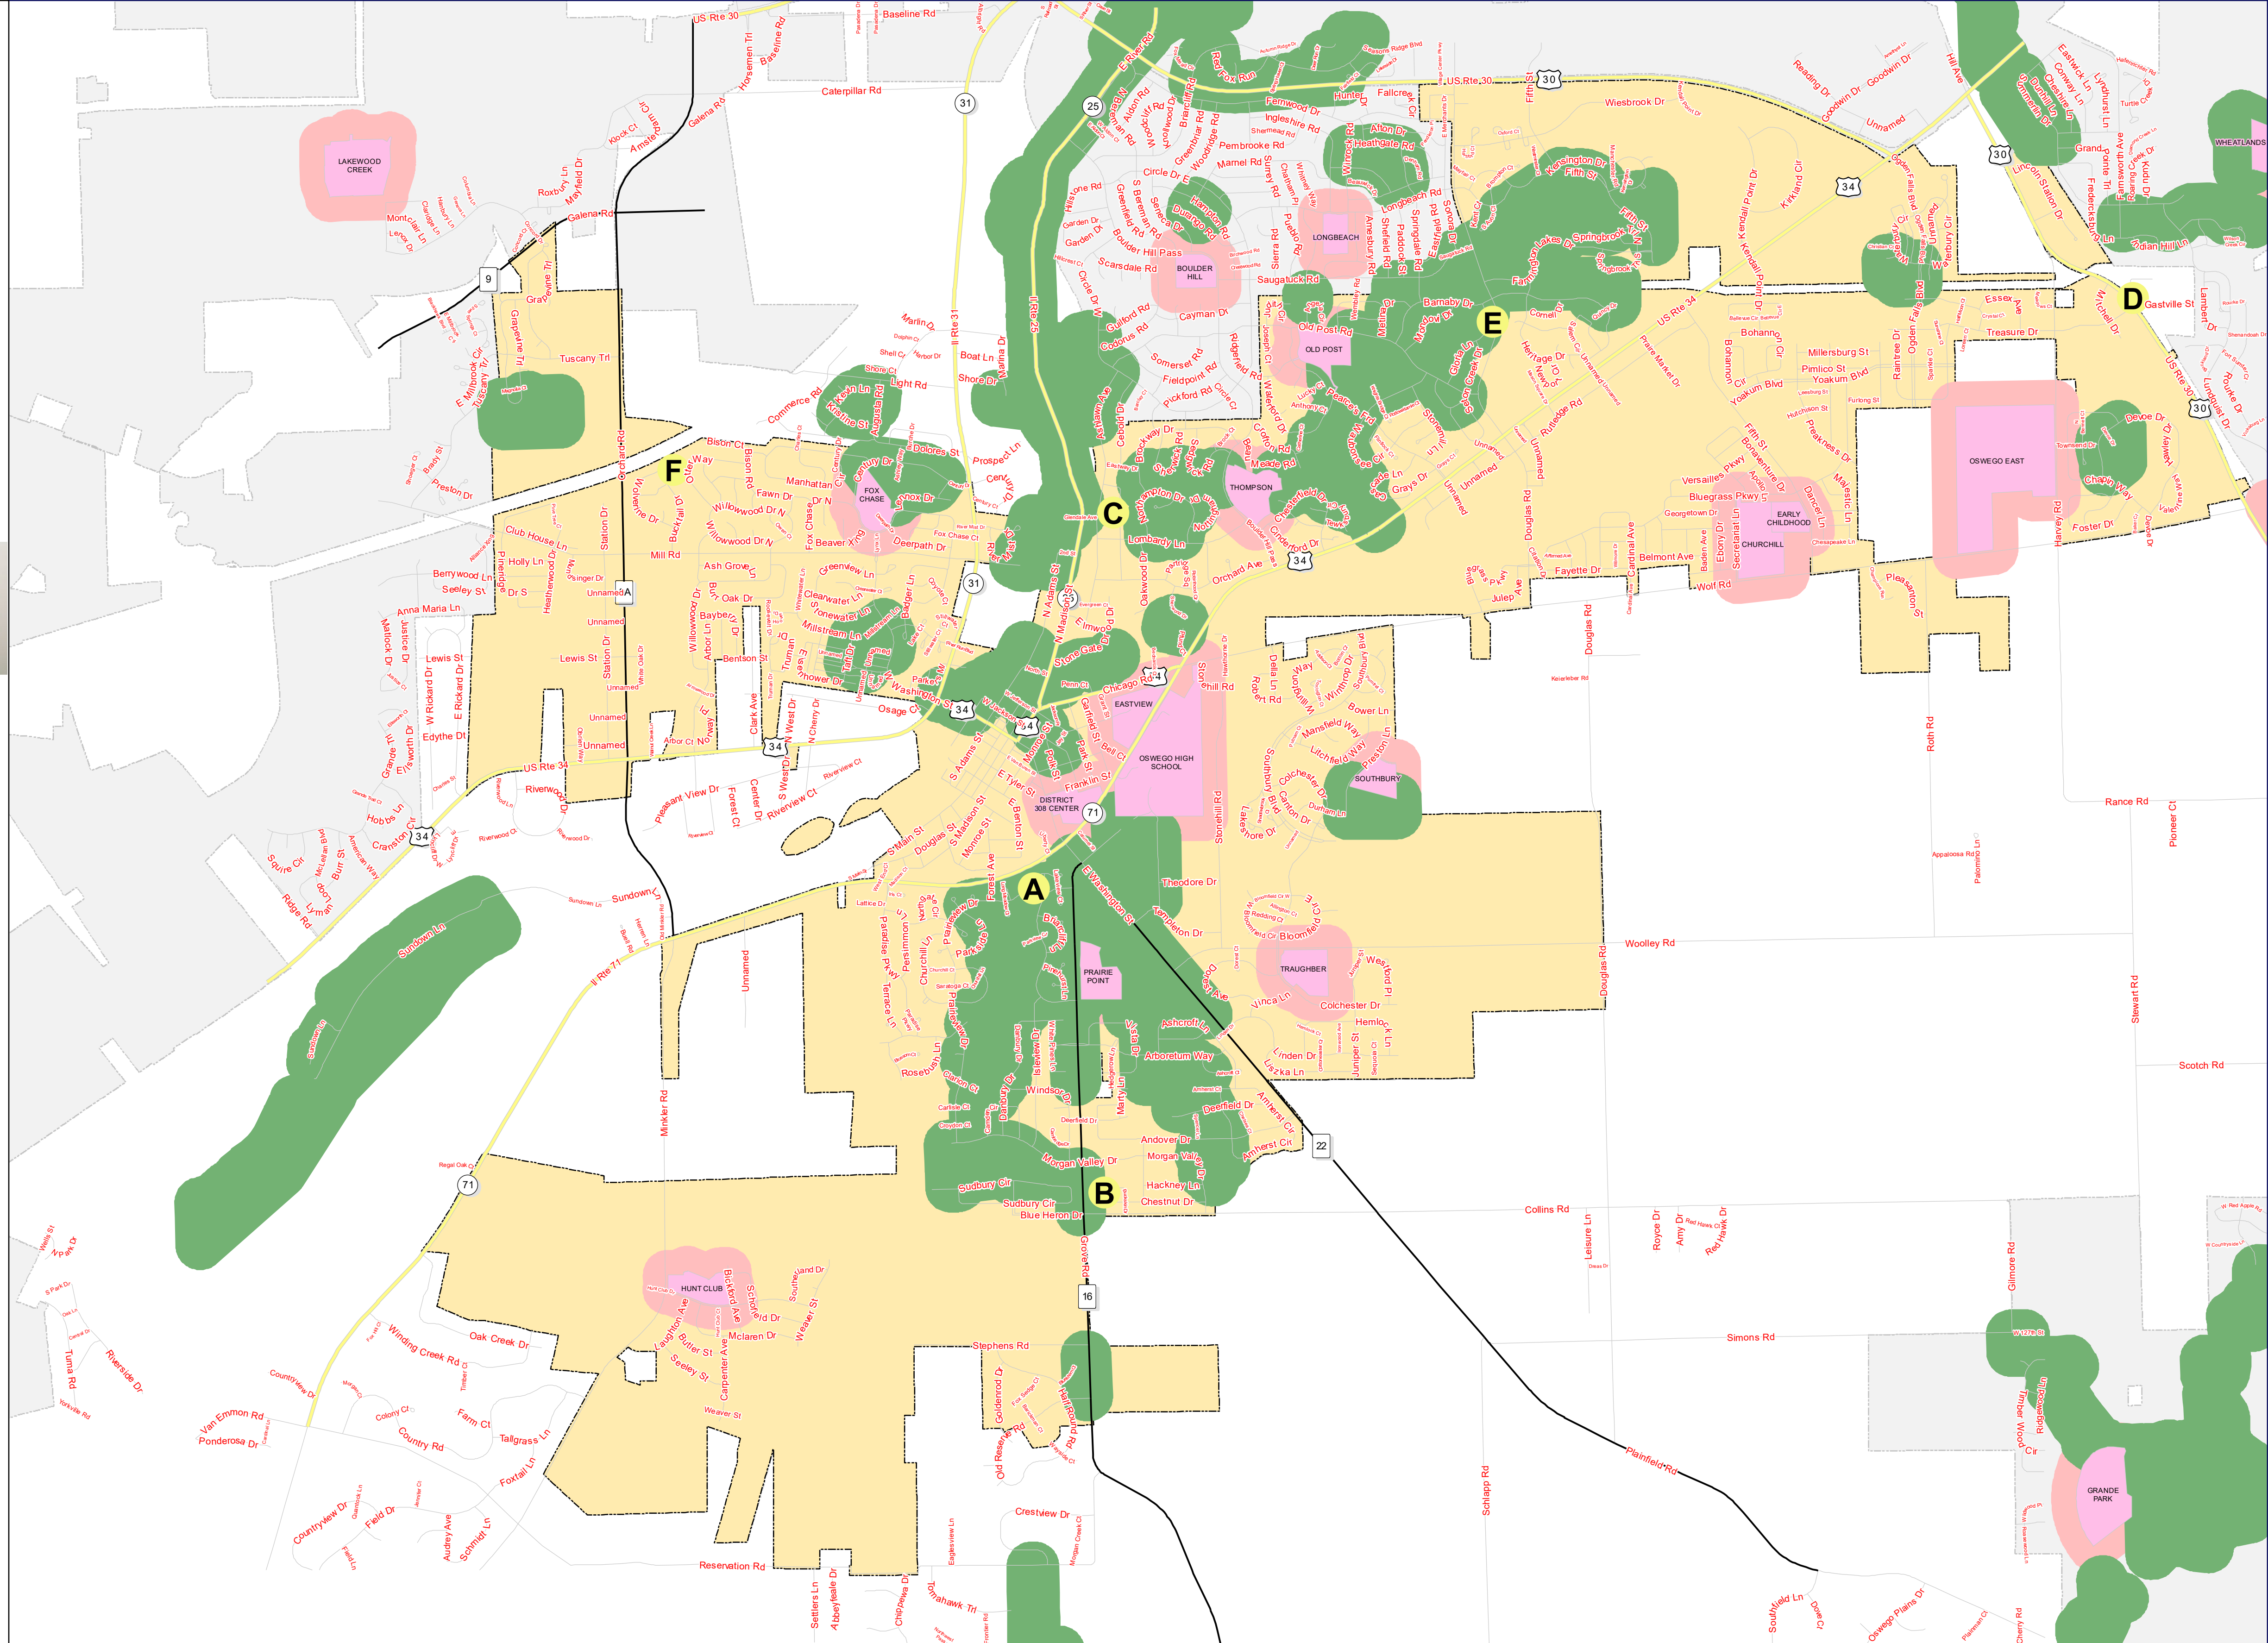

Village of Oswego - Sex Offender Information

A
 NAME Marion J. Geltz
 DOB 07/07/1941
 SEX Male
 RACE White
 HEIGHT 6' 4"
 WEIGHT 220 Lbs
 ADDRESS 422 Prairievew Dr., Oswego
 OFFENCE Sexual Predator - Aggravated Criminal Sexual Abuse

B
 NAME Joshua H. Shaw
 DOB 07/05/1984
 SEX Male
 RACE White
 HEIGHT 5' 4"
 WEIGHT 132 Lbs
 ADDRESS 599 Chesnut Dr., Oswego
 OFFENCE Aggravated Criminal Sexual Abuse

C
 NAME Gerald Herman Draper
 DOB 05/14/1967
 SEX Male
 RACE Black
 HEIGHT 5' 8"
 WEIGHT 170 Lbs
 ADDRESS 117 Oaklawn Ave., Oswego
 OFFENCE Criminal Sexual Abuse/Victim Can't Consent

D
 NAME Gary Lee Gabehart
 DOB 07/18/1965
 SEX Male
 RACE White
 HEIGHT 5' 8"
 WEIGHT 180 Lbs
 ADDRESS 1030 Route 30, Aurora, IL 60503
 OFFENCE Aggravated Criminal Sexual Assault

E
 NAME Anish Bhupat Dave
 DOB 12/06/1978
 SEX Male
 RACE White
 HEIGHT 5' 8"
 WEIGHT 135 Lbs
 ADDRESS 453 Gloria Lan, Oswego
 OFFENCE Agg. Criminal Sexual Abuse, Victim 15 YOA

F
 Name Joshua L Benjamin
 DOB 11/17/95
 Sex Male
 Race White
 Height 6'
 Weight 250 Lbs
 Address 204 Wolverine Dr. Oswego
 Offense Agg. Criminal Sexual Abuse

The requested map will be created for study purposes only. Please refer to the official recorded plats or deeds for the actual legal descriptions and property dimensions. No liability is assumed for the accuracy of the data delineated herein, either expressed or implied by the Village of Oswego or its employees. This work is protected by the United States Copyright Act of 1976 (17 U.S.C. Sec 101 et seq). You are not permitted to use and/or reproduce any part of a copyrighted work of the Village of Oswego in violation of Federal Copyright Law. Doing so may result in prosecution under such law. If you wish to use property in which the Village of Oswego owns a copyright, you must obtain written permission through the Community Development Department in the Village of Oswego, located at 100 Parkers Mill, Oswego, Illinois 60543.